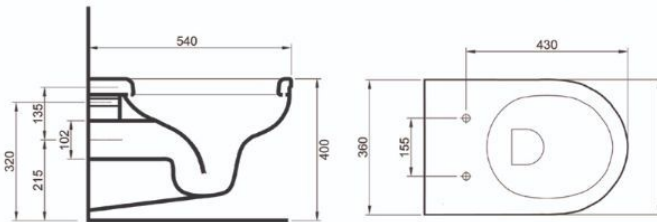

020160
Bidet with douch