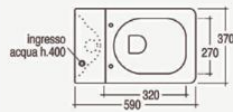

DORVAMP
Vaso monoblocco con scarico a parete
Close coupled WC wall trap

DORCAM
Cassetta monoblocco
Close coupled cistern with lid