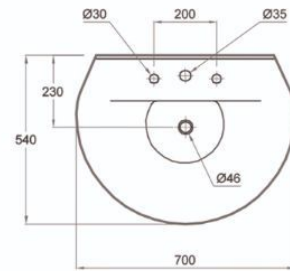

00111
Seat & Cover

Bowl

Lava

040870
70cm lava

080822
Floor Pedestal

Memory

010809
Bowl P without Douch

010801
Bowl S without Douch