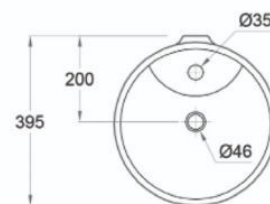

Lavas

Star 040338