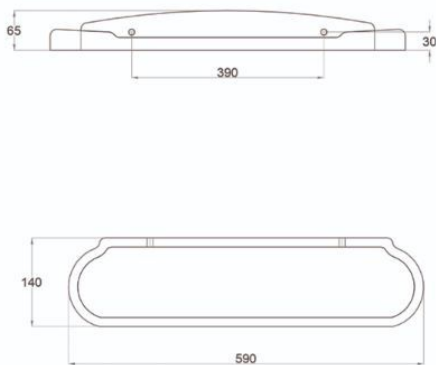

006971

Towel Holder

006974

Shelf 60cm

006960

Chiar Support

6666

- Universal frame for wall-hung WC or Bidet.
- Built-in wall installation.
- Easy and quick installation.
- Galvanized frame.
- Adjustable in height.