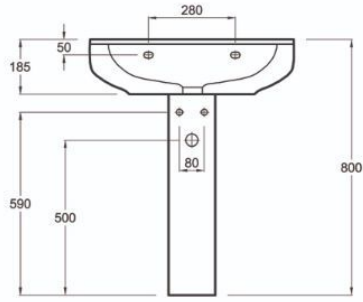

010241
Bowl S with Douch

010201
Bowl S without Douch

090210
Tank & Trim – Flush

010249
Bowl P with Douch

00333
Seat & Cover

Lava

- 041365
65cm lava
- 080322
Floor Pedestal
- 070360
Wall Pedestal

Smile