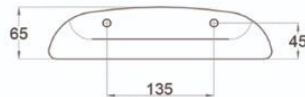

Accessories

Double Hook

006972

Paper Holder

006973

Bathtub Soap

006970