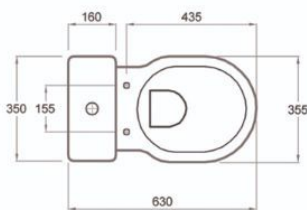

Bowl

Lava

070345
Small Wall Pedestal
45cm

040345
45cm lava

040355
55cm lava

040360
60cm lava

070360
Large Wall Pedestal
(55 - 60 cm)

Star