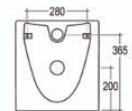

LIMVAMP
Vaso monoblocco con scarico a parete
predisposto per scarico pavimento mediante
una apposita curva tecnica
Close coupled WC with wall drain, suitable for
floor drain through a special technical elbow