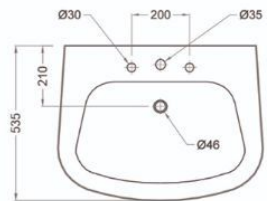

* Si trasforma in scarico a terra mediante apposita curva tecnica.
Suitable for floor drain through a special technical elbow.

Bowl

Lava

071255
Wall Pedestal

041255
55cm lava

041275
75cm lava

081222
Floor Pedstal