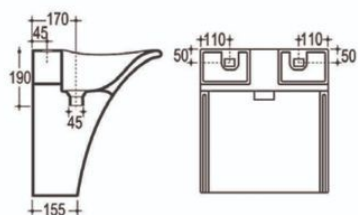

LAVABO / WASHBASIN