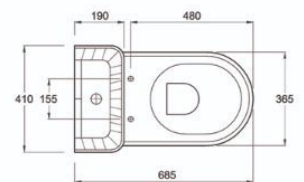

Julia

010609
Bowl P without Douch

010641
Bowl S with Douch

020610
Bidet without douch

010601
Bowl S without Douch

090610
Tank & Trim – Flush

020660
Bidet with douch

010649
Bowl P with Douch

00666
Seat & Cover

00665
Soft close Seat & Cover