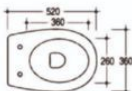

YOUVAP
Vaso scarico parete
Wall trap WC*