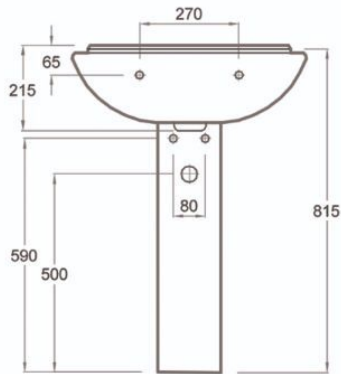

Lava

070345
Small Wall Pedestal
45cm

040345
45cm lava

040355
55cm lava

040360
60cm lava

070360
Large Wall Pedestal
(55 - 60 cm)

Star

090310
Tank & Trim – Flush

00333
Seat & Cover

00335
Seat & Cover Soft close

010309
Bowl P without Douch

020310
Bidet without Douch

020360
Bidet with Douch

010341
Bowl S with Douch

010349
Bowl P with Douch

010301
Bowl S without Douch