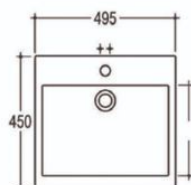

SIMLA
Lavabo sospeso
Wall-hung washbasin

LAVABO / WASHBASIN