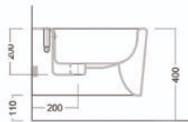

011209
Bowl P
without Douch

021210
Bidet
without Douch

021260
Bidet
with Douch