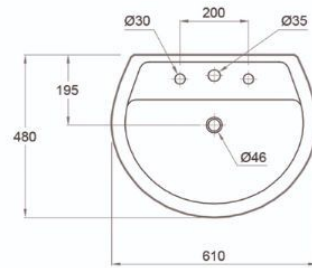

010301
Bowl S without Douch

Lava

040160
60cm lava

080322
Floor Pedestal

070360
Wall Pedestal

Smart

060149
Wall Hung Bowl with Douch

060109
Wall Hung Bowl without Douch