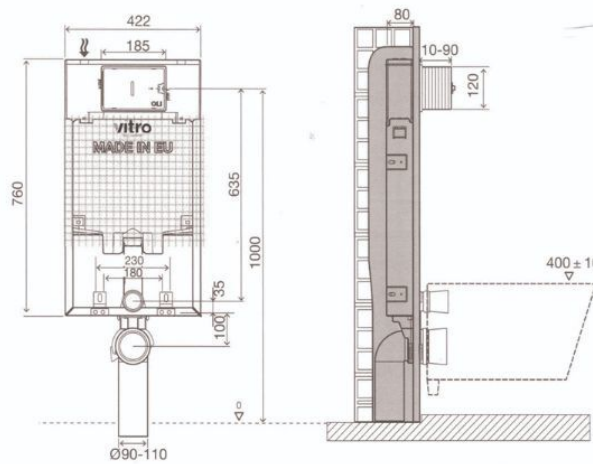

Dual Flush

Dual Flush

Vitro 80-2 006802

- Compatible with all wall-hung WC pans;
- Built-in or plasterboard wall installation;
- Frame tested for 400kg load;
- Depth adjustable outlet bend;
- Easy and quick installation with fast fit system;
- Height adjustable from 0 to 200mm.