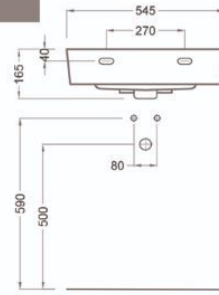

* Si trasforma in scarico a terra mediante apposita curva tecnica.
Suitable for floor drain through a special technical elbow.

Bowl

Lava

071255
Wall Pedestal

041255
55cm lava

041275
75cm lava

081222
Floor Pedstal