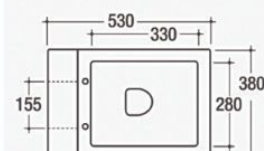

LUIVAP
Vaso con scarico a parete
Water closet with wall drain