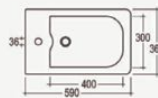

DORBI
Bidet monoforo
Single-hole bidet