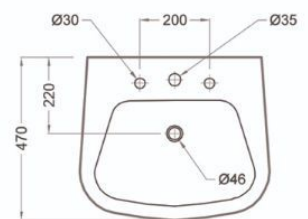

Square Lava 55 cm

040238