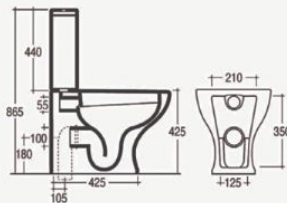

Lava

041570
70 cm lava

081522
Floor Pedesta

LAVABO / WASHBASIN

New Dorian

DORCAM
Cassetta monoblocco
Close coupled cistern with lid

011501
Bowl S without Douch

011541
Bowl S with Douch

011509
Bowl P without Douch

011549
Bowl P with Douch

091510
Tank & Trim – Flush

015014
Seat & Cove

021560
Bidet with douch

021510
Bidet without douch

001515
Seat & Cover Soft Close

Bowl