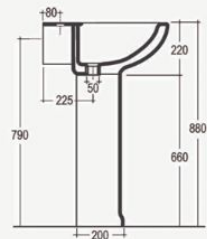

LAVABO / WASHBASIN

DORCO
Colonna per lavabo 70
Pedestal for washbasin 70