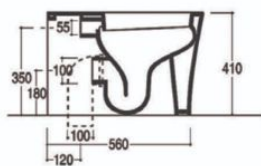

Ice

ICEBI
Bidet monoforo
Single-hole bidet

ICEVAP
Vaso scarico parete
Wall trap WC *

ICEVAMP
Vaso monoblocco scarico parete
Close coupled WC wall trap *

ICECAM
Cassetta monoblocco
Close coupled cistern with lid