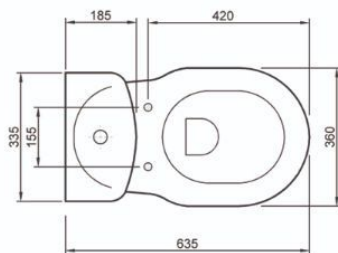

Lava

040265
65cm lava

080322
Floor Pedestal

Sport

010209
Bowl P without Douch

010241
Bowl S with Douch

010201
Bowl S without Douch

090210
Tank & Trim – Flush

010249
Bowl P with Douch

00333
Seat & Cover