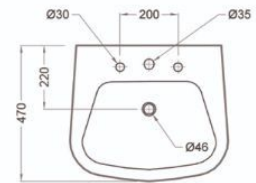

* Si trasforma in scarico a terra mediante apposita curva tecnica.
Suitable for floor drain through a special technical elbow.

Bowl

Lava

071255
Wall Pedestal

041255
55cm lava

041275
75cm lava

081222
Floor Pedstal