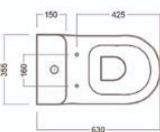

021210
Bidet
without Douch

021260
Bidet
with Douch