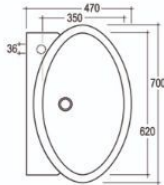

Mixers & Taps

SOON

vitro

Italian Bathrooms

Line Drawing

Lava

LIMLA
Lavabo 70 predisposto per foro
rubinetteria
Washbasin 70 (arrangement for
tap hole)

LIMBI
Bidet predisposto per foro
rubinetteria
Bidet (arrangement for
tap hole)