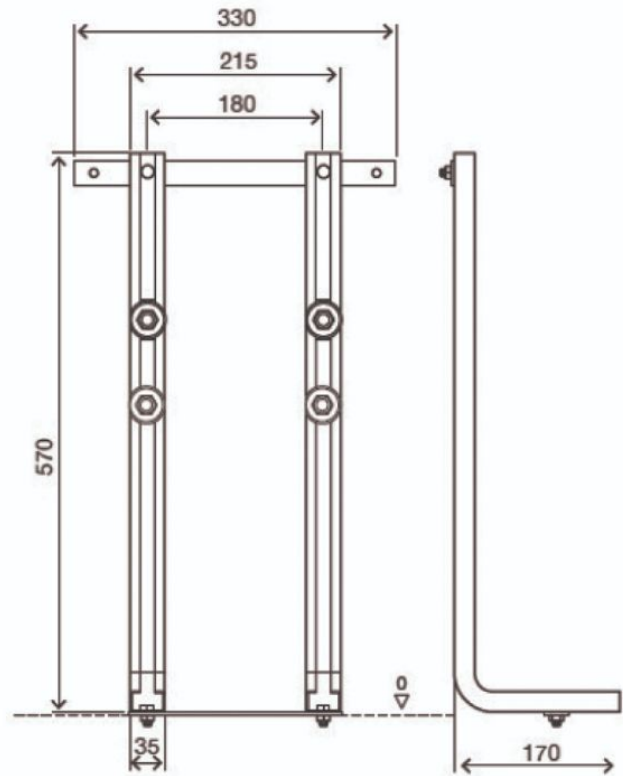

Chiar Support

6666

- -Universal frame for wall-hung WC or Bidet.
- -Built-in wall installation.
- -Easy and quick installation.
- -Galvanized frame.
- -Adjustable in height.

Included

- -WC pan/bidet fixing material.
- -Frame fixing material.