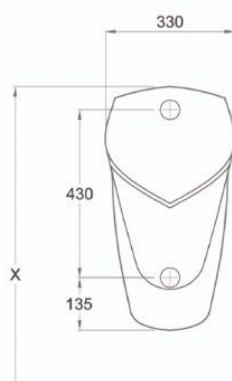

Smile

055055
Urinal