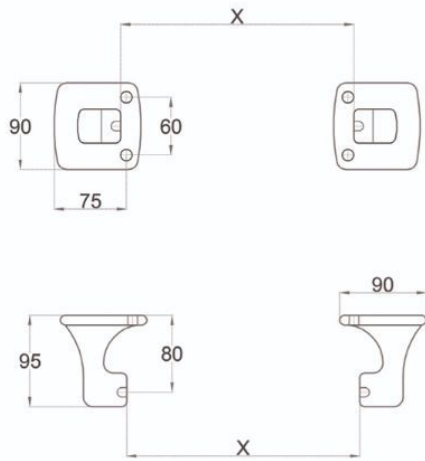

006971

Towel Holder

006974

Shelf 60cm

006960

Chiar Support

6666

- Universal frame for wall-hung WC or Bidet.
- Built-in wall installation.
- Easy and quick installation.
- Galvanized frame.
- Adjustable in height.