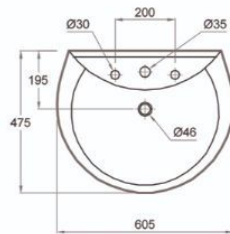

Bowl

Lava

070345
Small Wall Pedestal
45cm

040345
45cm lava

040355
55cm lava

040360
60cm lava

070360
Large Wall Pedestal
(55 - 60 cm)

Star