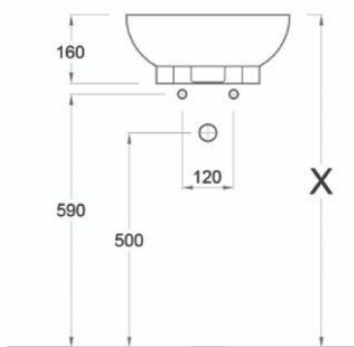

Lavas

Star 040338