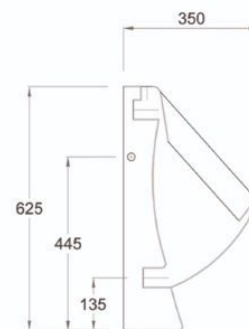

Smile

055055
Urinal