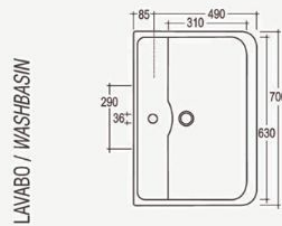

041570
70 cm lava

081522
Floor Pedesta

DORLA
Lavabo 70
Washbasin 70