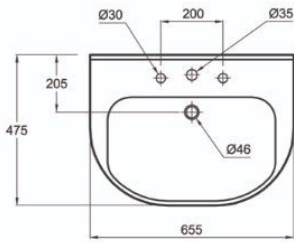

010241
Bowl S with Douch

010201
Bowl S without Douch

090210
Tank & Trim – Flush

010249
Bowl P with Douch

00333
Seat & Cover

Lava

- 041365
65cm lava
- 080322
Floor Pedestal
- 070360
Wall Pedestal

Smile