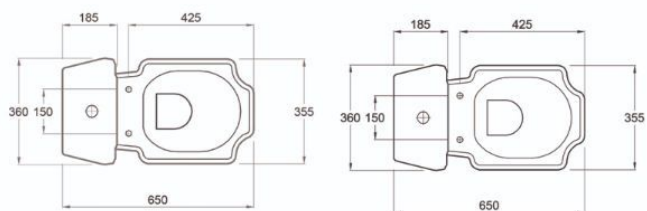

010501
Bowl S without Douch

010549
Bowl P with Douch

020560
Bidet with douch

020510
Bidet without douch

00556
Seat & Cover soft close

Bowl

Lava

040685
85 cm Semi Counter Lava