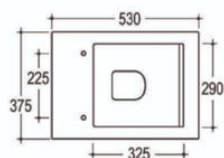

VASO / TOILET

SIMVAP
Vaso con scarico a parete
Water closet with wall drain