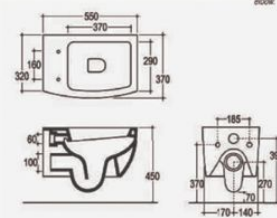

VASO / TOILET

OLYVAS
Vaso sospeso
Wall hung WC