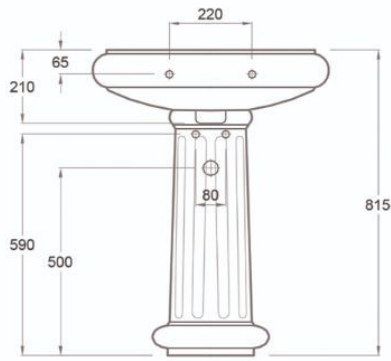

Lava

040460
62cm lava

040470
70cm lava

080422
Floor Pedestal