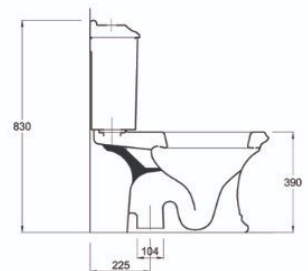

Julia

010609
Bowl P without Douch

010641
Bowl S with Douch

020610
Bidet without douch

010601
Bowl S without Douch

090610
Tank & Trim – Flush

020660
Bidet with douch

010649
Bowl P with Douch

00666
Seat & Cover

00665
Soft close Seat & Cover