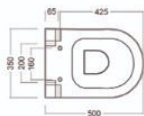

011209
Bowl P
without Douch

021210
Bidet
without Douch

021260
Bidet
with Douch