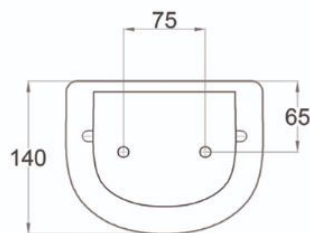

Accessories

Double Hook

006972

Paper Holder

006973

Bathtub Soap

006970