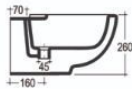

Mixers & Taps

SOON

vitro

Italian Bathrooms

Line Drawing

Lava

LIMLA
Lavabo 70 predisposto per foro
rubinetteria
Washbasin 70 (arrangement for
tap hole)

LIMBI
Bidet predisposto per foro
rubinetteria
Bidet (arrangement for
tap hole)