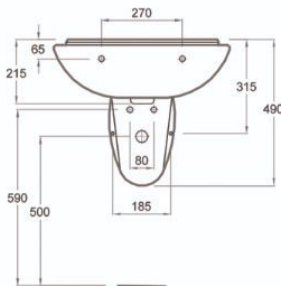

Bowl

Lava

070345
Small Wall Pedestal
45cm

040345
45cm lava

040355
55cm lava

040360
60cm lava

070360
Large Wall Pedestal
(55 - 60 cm)

Star