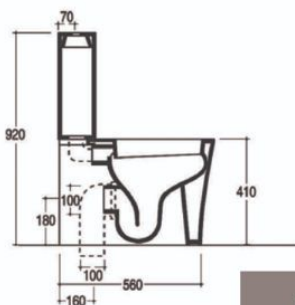

Ice

ICEBI
Bidet monoforo
Single-hole bidet

ICEVAP
Vaso scarico parete
Wall trap WC *

ICEVAMP
Vaso monoblocco scarico parete
Close coupled WC wall trap *

ICECAM
Cassetta monoblocco
Close coupled cistern with lid