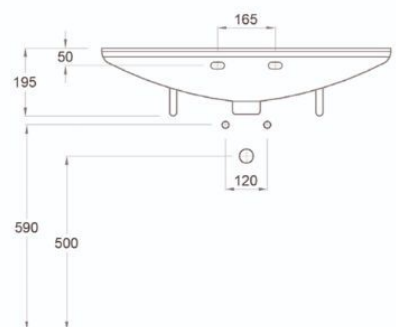

010501
Bowl S without Douch

010549
Bowl P with Douch

020560
Bidet with douch

020510
Bidet without douch

00556
Seat & Cover soft close

Bowl

Lava

040685
85 cm Semi Counter Lava