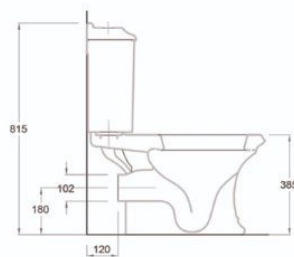

Julia

010609
Bowl P without Douch

010641
Bowl S with Douch

020610
Bidet without douch

010601
Bowl S without Douch

090610
Tank & Trim – Flush

020660
Bidet with douch

010649
Bowl P with Douch

00666
Seat & Cover

00665
Soft close Seat & Cover