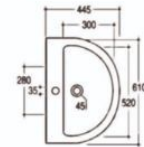

YOULA60
Lavabo 60
Washbasin 60
YOUCO
Colonna
Pedestal