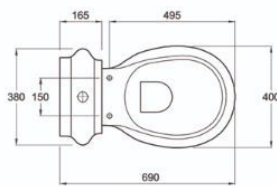

020460
Bidet without douch

00445
Seat & Cover Soft close

010409
Bowl P without Douch

010401
Bowl S without Douch

010449
Bowl P with Douch

010441
Bowl S with Douch

090410
Tank & Trim – Flush

00444
Seat & Cover