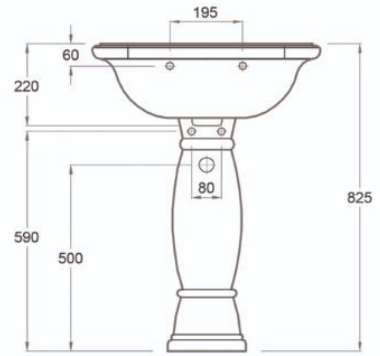

Solo

010541
Bowl S with Douch

090510
Tank & Trim – Flush

00555
Seat & Cover

010509
Bowl P without Douch

010501
Bowl S without Douch

010549
Bowl P with Douch