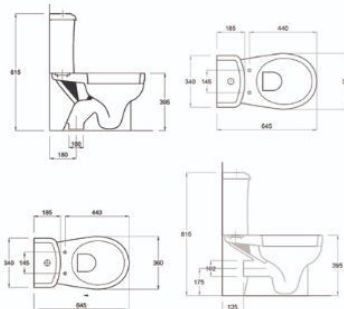

020110
Bidet without douch

010109
Bowl P without Douch

010101
Bowl S without Douch

Bowl