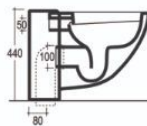

Lava

LIMLA
Lavabo 70 predisposto per foro
rubinetteria
Washbasin 70 (arrangement for
tap hole)

LIMBI
Bidet predisposto per foro
rubinetteria
Bidet (arrangement for
tap hole)

Master

LIMVAP
Vaso con scarico a parete predisposto per
scarico pavimento mediante una apposita
curva tecnica
Water closet with wall drain, suitable for
floor drain through a special technical elbow

LIMVAMP
Vaso monoblocco con scarico a parete
predisposto per scarico pavimento mediante
una apposita curva tecnica
Close coupled WC with wall drain, suitable for
floor drain through a special technical elbow

LIMCAM
Cassetta monoblocco
Close coupled cistern with lid

Bowl