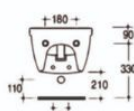

Lava

Young

YOUBIS
Bidet sospeso monoforo
Single-hole wall hung bidet

Bowl