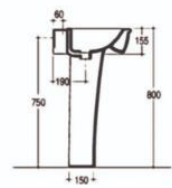

Lava

YOULA60
Lavabo 60
Washbasin 60
YOUCO
Colonna
Pedestal

Young

Bowl