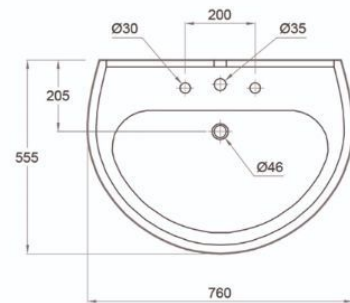

0888
Seat & Cover

020810
Bidet without Douch

010860
Bidet with Douch

Bowl

Lava

040670
70cm lava

080622
Floor Pedesta

Julia