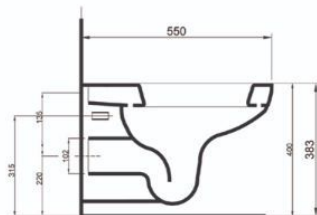

Lava

- 041365
  65cm lava
- 080322
  Floor Pedestal
- 070360
  Wall Pedestal

Smile

- 011309
  Bowl P without Douche
- 011349
  Bowl P with Douche
- 011301
  Bowl S without Douche
- 011341
  Bowl S with Douche
- 091310
  Tank & Trim – Flush
- 001313
  Seat & Cover

- 001314
  Seat & Cover Soft Close
- 031309
  Wall Hung Bowl Without Douche
- 031349
  Wall Hung Bowl With Douche
- 03310
  Hung Bidet Without Douche
- 021310
  Bidet Without Douche

Bowl