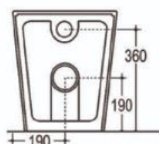

VASO / TOILET

SIMVAP
Vaso con scarico a parete
Water closet with wall drain