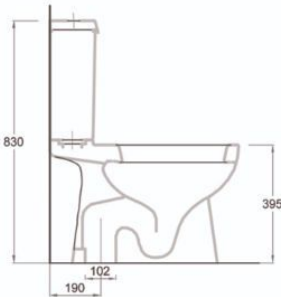

Lava

070345
Small Wall Pedestal
45cm

040345
45cm lava

040355
55cm lava

040360
60cm lava

070360
Large Wall Pedestal
(55 - 60 cm)

Star

090310
Tank & Trim – Flush

00333
Seat & Cover

00335
Seat & Cover Soft close

010309
Bowl P without Douch

020310
Bidet without Douch

020360
Bidet with Douch

010341
Bowl S with Douch

010349
Bowl P with Douch

010301
Bowl S without Douch