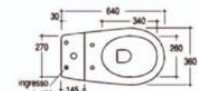

YOUVAM
Vaso monoblocco scarico parete
Close coupled WC wall trap*
YOUCAM
Cassetta monoblocco
Close coupled cistern with lid