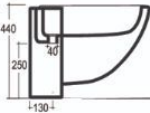

Mixers & Taps

SOON

vitro

Italian Bathrooms

Line Drawing

Lava

LIMLA
Lavabo 70 predisposto per foro
rubinetteria
Washbasin 70 (arrangement for
tap hole)

LIMBI
Bidet predisposto per foro
rubinetteria
Bidet (arrangement for
tap hole)