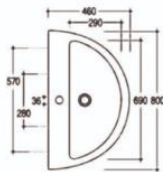

LAVABO / WASHBASIN

YOULA80
Lavabo 80
Washbasin 80