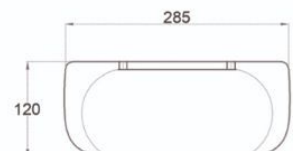

Accessories

Double Hook

006972

Paper Holder

006973

Bathtub Soap

006970