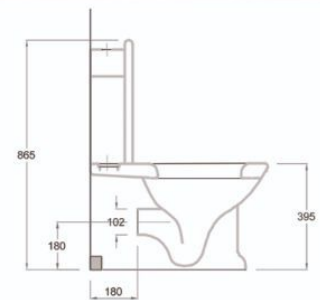

Memory

010809
Bowl P without Douch

010801
Bowl S without Douch

010849
Bowl P with Douch

010841
Bowl S with Douch

090810
Tank & Trim – Flush

010819
Mini Bowl P without Douch

010829
Mini Bowl S without Douch

010859
Mini Bowl P with Douch

010851
Mini Bowl S with Douch

0888
Seat & Cover

0888
Seat & Cover

020810
Bidet without Douch

010860
Bidet with Douch