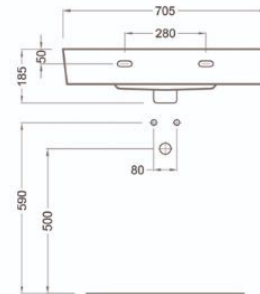

* Si trasforma in scarico a terra mediante apposita curva tecnica.
Suitable for floor drain through a special technical elbow.

Bowl

Lava

071255
Wall Pedestal

041255
55cm lava

041275
75cm lava

081222
Floor Pedstal