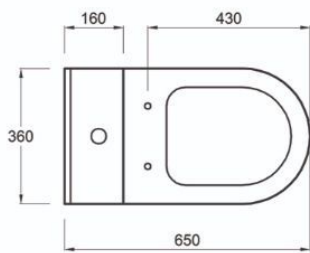

010241
Bowl S with Douch

010201
Bowl S without Douch

090210
Tank & Trim – Flush

010249
Bowl P with Douch

00333
Seat & Cover

Lava

- 041365
65cm lava
- 080322
Floor Pedestal
- 070360
Wall Pedestal

Smile