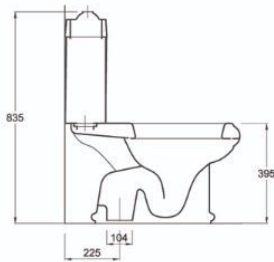

020460
Bidet without douch

00445
Seat & Cover Soft close

010409
Bowl P without Douch

010401
Bowl S without Douch

010449
Bowl P with Douch

010441
Bowl S with Douch

090410
Tank & Trim – Flush

00444
Seat & Cover