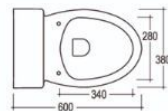

Lava

LIMLA
Lavabo 70 predisposto per foro
rubinetteria
Washbasin 70 (arrangement for
tap hole)

LIMBI
Bidet predisposto per foro
rubinetteria
Bidet (arrangement for
tap hole)

Master

LIMVAP
Vaso con scarico a parete predisposto per
scarico pavimento mediante una apposita
curva tecnica
Water closet with wall drain, suitable for
floor drain through a special technical elbow

LIMVAMP
Vaso monoblocco con scarico a parete
predisposto per scarico pavimento mediante
una apposita curva tecnica
Close coupled WC with wall drain, suitable for
floor drain through a special technical elbow

LIMCAM
Cassetta monoblocco
Close coupled cistern with lid

Bowl