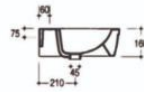

YOULA80
Lavabo 80
Washbasin 80