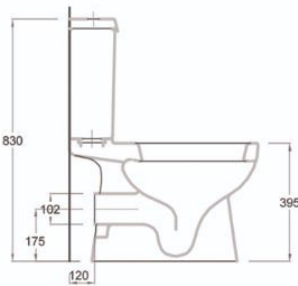

Lava

070345
Small Wall Pedestal
45cm

040345
45cm lava

040355
55cm lava

040360
60cm lava

070360
Large Wall Pedestal
(55 - 60 cm)

Star

090310
Tank & Trim – Flush

00333
Seat & Cover

00335
Seat & Cover Soft close

010309
Bowl P without Douch

020310
Bidet without Douch

020360
Bidet with Douch

010341
Bowl S with Douch

010349
Bowl P with Douch

010301
Bowl S without Douch