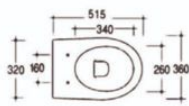

YOUVAS
Vaso sospeso
Wall hung WC