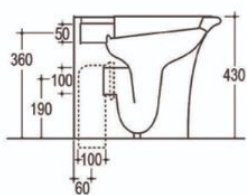

VASO / TOILET

SIMVAP
Vaso con scarico a parete
Water closet with wall drain