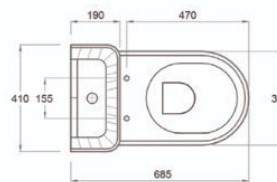

Julia

010609
Bowl P without Douch

010641
Bowl S with Douch

020610
Bidet without douch

010601
Bowl S without Douch

090610
Tank & Trim – Flush

020660
Bidet with douch

010649
Bowl P with Douch

00666
Seat & Cover

00665
Soft close Seat & Cover