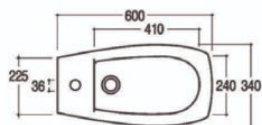

ICEBI
Bidet monoforo
Single-hole bidet

ICEVAMP
Vaso monoblocco scarico parete
Close coupled WC wall trap *

ICEVAP
Vaso scarico parete
Wall trap WC *