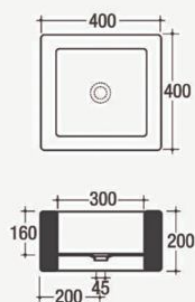

* Si trasforma in scarico a terra mediante apposita curva tecnica.
Suitable for floor drain through a special technical elbow.

Lava

LAVABO / WASHBASIN

LEILA
Lavabo rotondo
Round washbasin

LUILA
Lavabo quadrato
Square washbasin