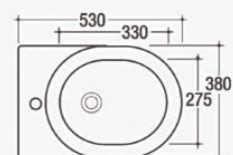

LEIBI
Bidet monoforo
Single-hole bidet