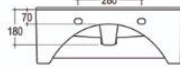

Mixers & Taps

SOON

vitro

Italian Bathrooms

Line Drawing

Lava

LIMLA
Lavabo 70 predisposto per foro
rubinetteria
Washbasin 70 (arrangement for
tap hole)

LIMBI
Bidet predisposto per foro
rubinetteria
Bidet (arrangement for
tap hole)