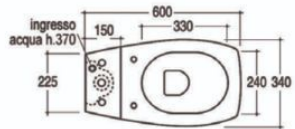

Ice

ICEBI
Bidet monoforo
Single-hole bidet

ICEVAP
Vaso scarico parete
Wall trap WC *

ICEVAMP
Vaso monoblocco scarico parete
Close coupled WC wall trap *

ICECAM
Cassetta monoblocco
Close coupled cistern with lid