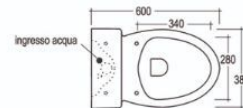

LIMVAMP
Vaso monoblocco con scarico a parete
predisposto per scarico pavimento mediante
una apposita curva tecnica
Close coupled WC with wall drain, suitable for
floor drain through a special technical elbow