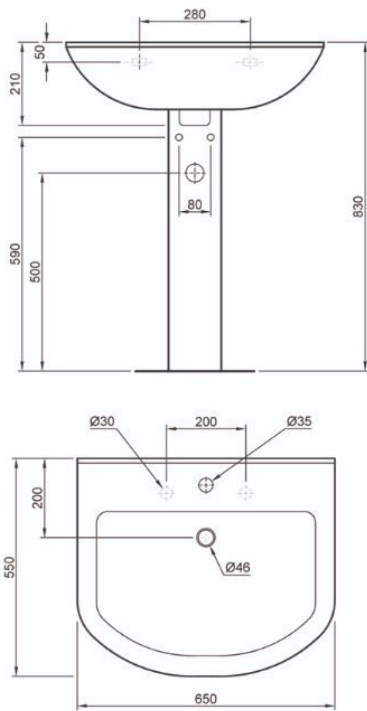

011249
Bowl P

091210
Tank & Trim – Flush