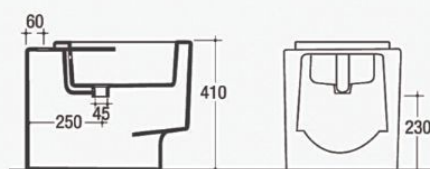

Lava

LAVABO / WASHBASIN

Lui & Lei

BIDET