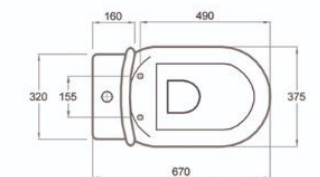

Memory

010809
Bowl P without Douch

010801
Bowl S without Douch

010849
Bowl P with Douch

010841
Bowl S with Douch

090810
Tank & Trim – Flush

010819
Mini Bowl P without Douch

010829
Mini Bowl S without Douch

010859
Mini Bowl P with Douch

010851
Mini Bowl S with Douch

0888
Seat & Cover

0888
Seat & Cover

020810
Bidet without Douch

010860
Bidet with Douch