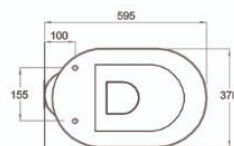

Memory

010809
Bowl P without Douch

010801
Bowl S without Douch

010849
Bowl P with Douch

010841
Bowl S with Douch

090810
Tank & Trim – Flush

010819
Mini Bowl P without Douch

010829
Mini Bowl S without Douch

010859
Mini Bowl P with Douch

010851
Mini Bowl S with Douch

0888
Seat & Cover

0888
Seat & Cover

020810
Bidet without Douch

010860
Bidet with Douch