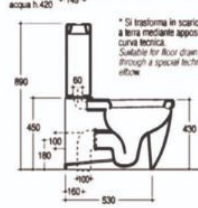

Lava

Young

YOUVAM
Vaso monoblocco scarico parete
Close coupled WC wall trap*
YOUCAM
Cassetta monoblocco
Close coupled cistern with lid

Bowl