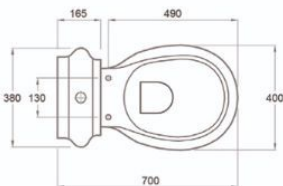

020460
Bidet without douch

00445
Seat & Cover Soft close

010409
Bowl P without Douch

010401
Bowl S without Douch

010449
Bowl P with Douch

010441
Bowl S with Douch

090410
Tank & Trim – Flush

00444
Seat & Cover