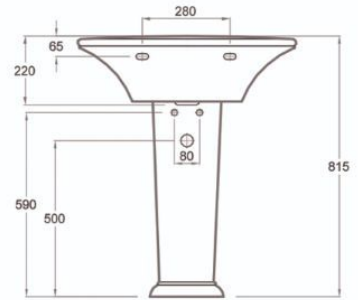

00111
Seat & Cover

Bowl

Lava

040870
70cm lava

080822
Floor Pedestal

Memory

010809
Bowl P without Douch

010801
Bowl S without Douch