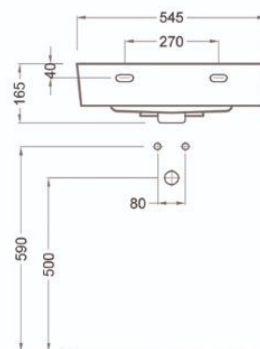

Square Lava 55 cm

040238