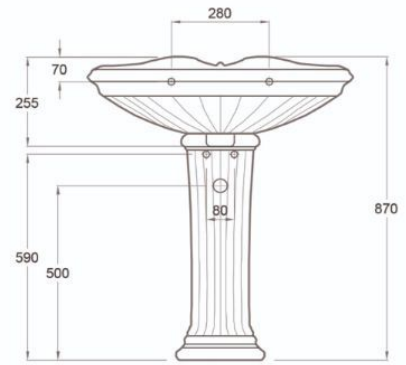

0888
Seat & Cover

020810
Bidet without Douch

010860
Bidet with Douch

Bowl

Lava

040670
70cm lava

080622
Floor Pedesta

Julia