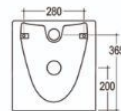

Lava

LIMLA
Lavabo 70 predisposto per foro
rubinetteria
Washbasin 70 (arrangement for
tap hole)

LIMBI
Bidet predisposto per foro
rubinetteria
Bidet (arrangement for
tap hole)

Master

LIMVAP
Vaso con scarico a parete predisposto per
scarico pavimento mediante una apposita
curva tecnica
Water closet with wall drain, suitable for
floor drain through a special technical elbow

LIMVAMP
Vaso monoblocco con scarico a parete
predisposto per scarico pavimento mediante
una apposita curva tecnica
Close coupled WC with wall drain, suitable for
floor drain through a special technical elbow

LIMCAM
Cassetta monoblocco
Close coupled cistern with lid

Bowl