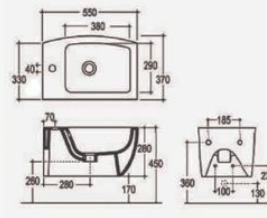

BIDET

OLYBIS
Bidet monoforo sospeso
Wall hung single-hole bidet