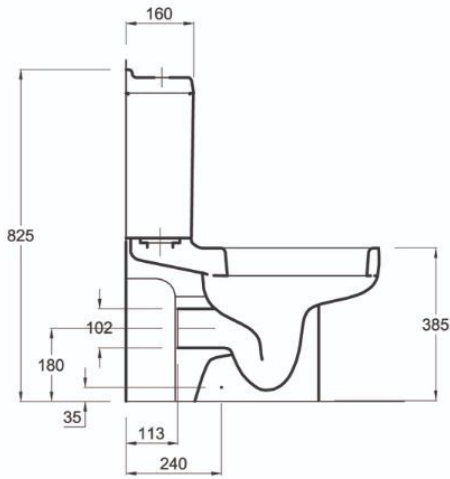

010241
Bowl S with Douch

010201
Bowl S without Douch

090210
Tank & Trim – Flush

010249
Bowl P with Douch

00333
Seat & Cover

Lava

- 041365
65cm lava
- 080322
Floor Pedestal
- 070360
Wall Pedestal

Smile