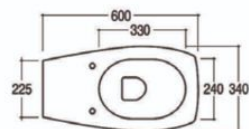

Lava

LAVABO / WASHBASIN

Ice

ICEVAP
Vaso scarico parete
Wall trap WC *

Bowl