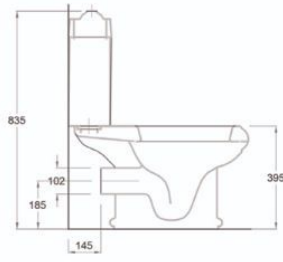

020460
Bidet without douch

00445
Seat & Cover Soft close

010409
Bowl P without Douch

010401
Bowl S without Douch

010449
Bowl P with Douch

010441
Bowl S with Douch

090410
Tank & Trim – Flush

00444
Seat & Cover