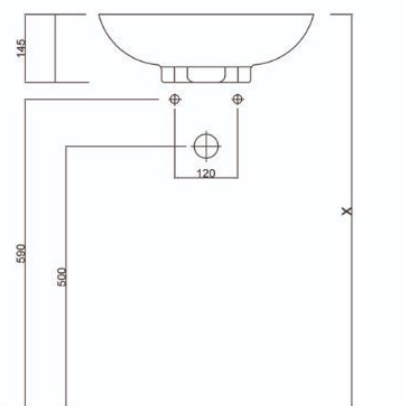

Plate 040141