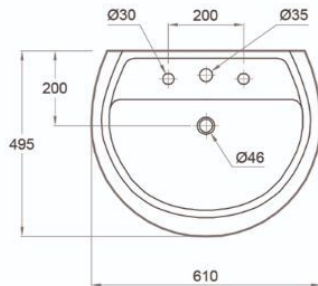

00665
Soft close Seat & Cover

Bowl

Lava

040460
62cm lava

040470
70cm lava

080422
Floor Pedestal

Silvia

020410
Bidet with douch