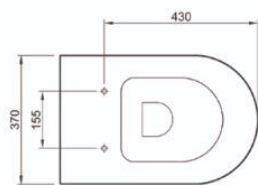

Lava

- 041365
  65cm lava
- 080322
  Floor Pedestal
- 070360
  Wall Pedestal

Smile

- 011309
  Bowl P without Douche
- 011349
  Bowl P with Douche
- 011301
  Bowl S without Douche
- 011341
  Bowl S with Douche
- 091310
  Tank & Trim – Flush
- 001313
  Seat & Cover

- 001314
  Seat & Cover Soft Close
- 031309
  Wall Hung Bowl Without Douche
- 031349
  Wall Hung Bowl With Douche
- 03310
  Hung Bidet Without Douche
- 021310
  Bidet Without Douche

Bowl