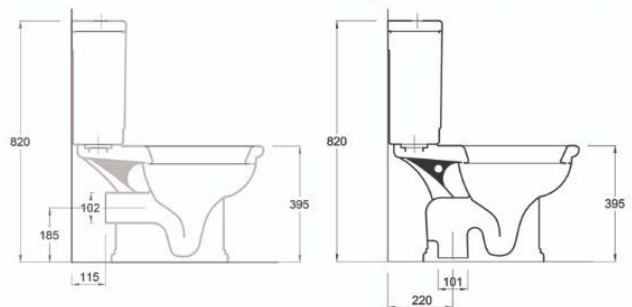

010501
Bowl S without Douch

010549
Bowl P with Douch

020560
Bidet with douch

020510
Bidet without douch

00556
Seat & Cover soft close

Bowl

Lava

040685
85 cm Semi Counter Lava