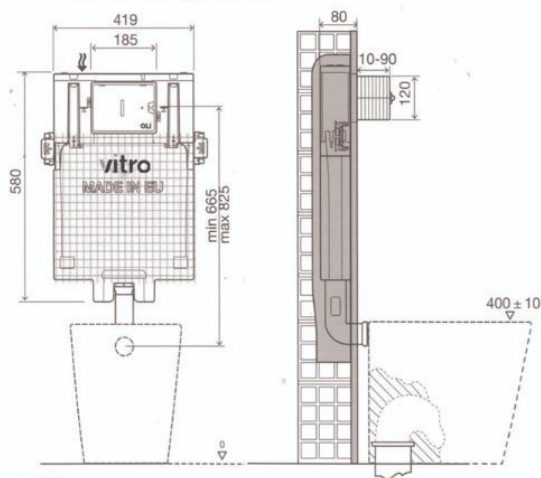

Built in Cisterns

Vitro 80

006800