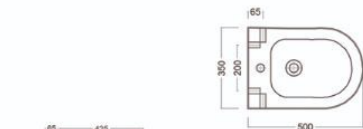

031249
Wall Hung Bowl
with Douch

031249
WallHung Bidet
with Douch