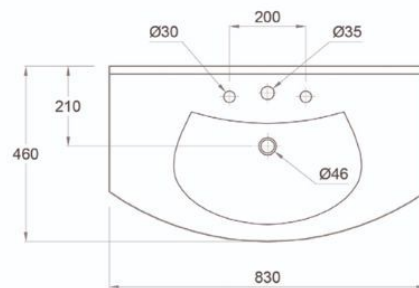

010501
Bowl S without Douch

010549
Bowl P with Douch

020560
Bidet with douch

020510
Bidet without douch

00556
Seat & Cover soft close

Bowl

Lava

040685
85 cm Semi Counter Lava