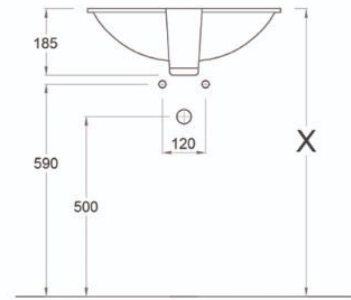

Solo

054043