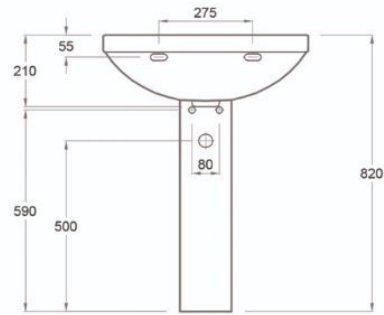

010301
Bowl S without Douch

Lava

040160
60cm lava

080322
Floor Pedestal

070360
Wall Pedestal

Smart

060149
Wall Hung Bowl with Douch

060109
Wall Hung Bowl without Douch