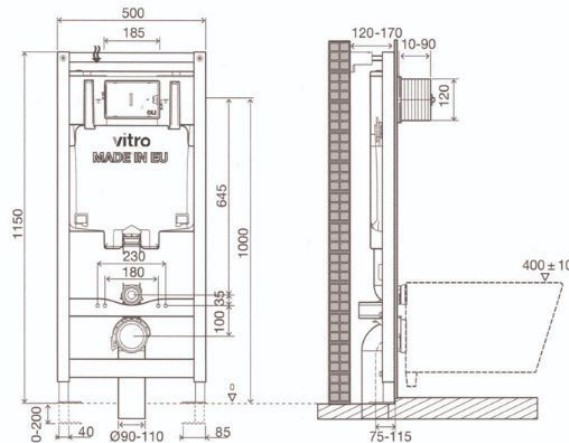

Included

- WC pan fixing material;
- Frame fixing material (floor);
- Inlet and outlet WC pan connection;
- Outlet bend and Ø90/110 adaptor;
- G ½" stop valve.