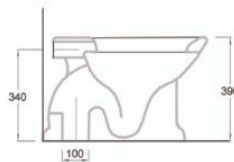

Memory

010809
Bowl P without Douch

010801
Bowl S without Douch

010849
Bowl P with Douch

010841
Bowl S with Douch

090810
Tank & Trim – Flush

010819
Mini Bowl P without Douch

010829
Mini Bowl S without Douch

010859
Mini Bowl P with Douch

010851
Mini Bowl S with Douch

0888
Seat & Cover

0888
Seat & Cover

020810
Bidet without Douch

010860
Bidet with Douch