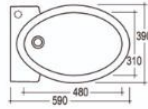

Mixers & Taps

SOON

vitro

Italian Bathrooms

Line Drawing

Lava

LIMLA
Lavabo 70 predisposto per foro
rubinetteria
Washbasin 70 (arrangement for
tap hole)

LIMBI
Bidet predisposto per foro
rubinetteria
Bidet (arrangement for
tap hole)