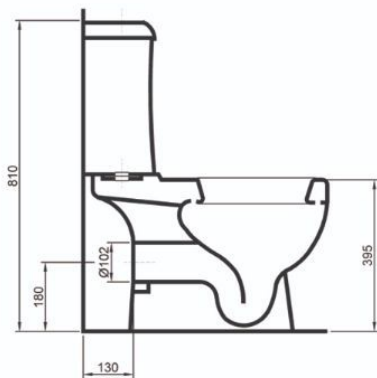

Lava

040265
65cm lava

080322
Floor Pedestal

Sport

010209
Bowl P without Douch

010241
Bowl S with Douch

010201
Bowl S without Douch

090210
Tank & Trim – Flush

010249
Bowl P with Douch

00333
Seat & Cover