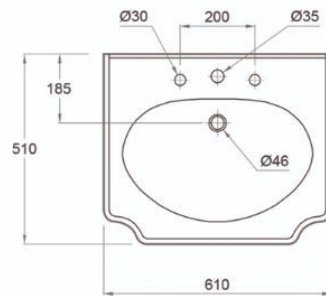

Solo

010541
Bowl S with Douch

090510
Tank & Trim – Flush

00555
Seat & Cover

010509
Bowl P without Douch

010501
Bowl S without Douch

010549
Bowl P with Douch