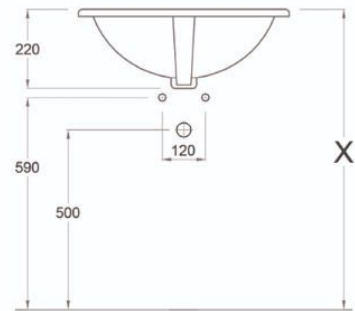

Sport

059048