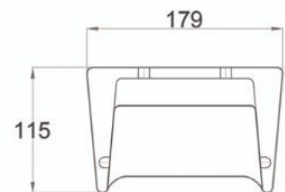

Accessories

Double Hook

006972

Paper Holder

006973

Bathtub Soap

006970